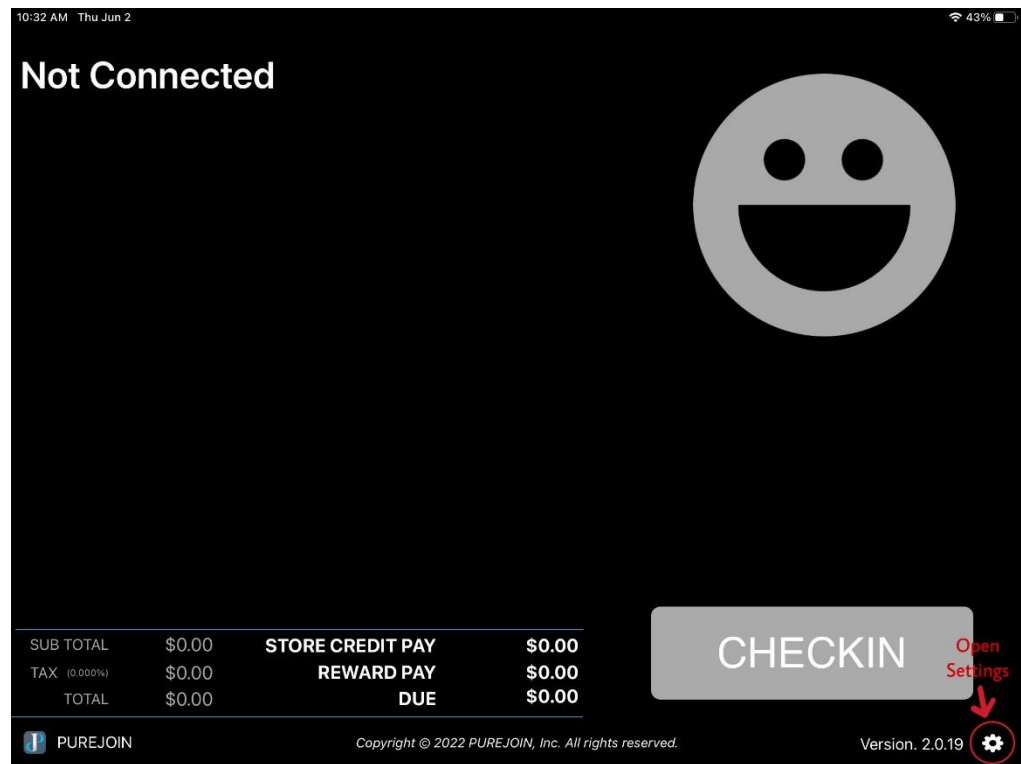

PUREJOIN

T. 678 – 206 - 0500
www.merchant.purejoin.com

CATEGORY

- Back Office
- Customer Reward

Setting Password:
3473

► How to Set up IRD2

Step 1: Open PUREJOIN IRD2 App → Settings.

Step 2: Enter the setting Password “3473”