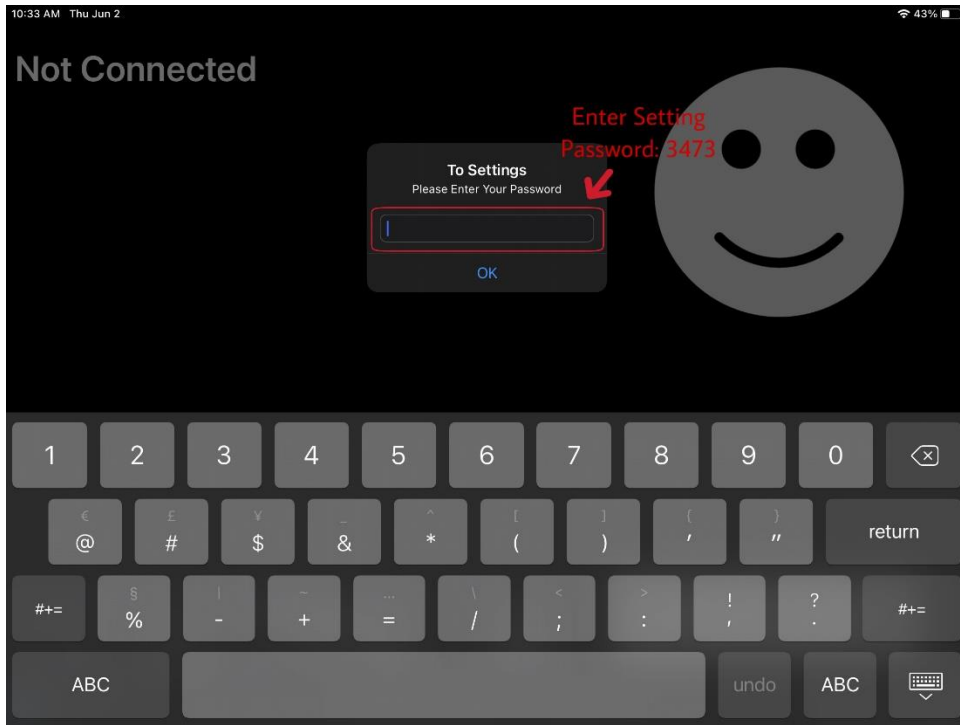

PUREJOIN

T. 678 – 206 - 0500
www.merchant.purejoin.com

CATEGORY

- Back Office
- Customer Reward

Setting Password:
3473

► How to Set up IRD2

Step 1: Open PUREJOIN IRD2 App → Settings.

Step 2: Enter the setting Password “3473”

Step 3: Change the password and match the IP Address.