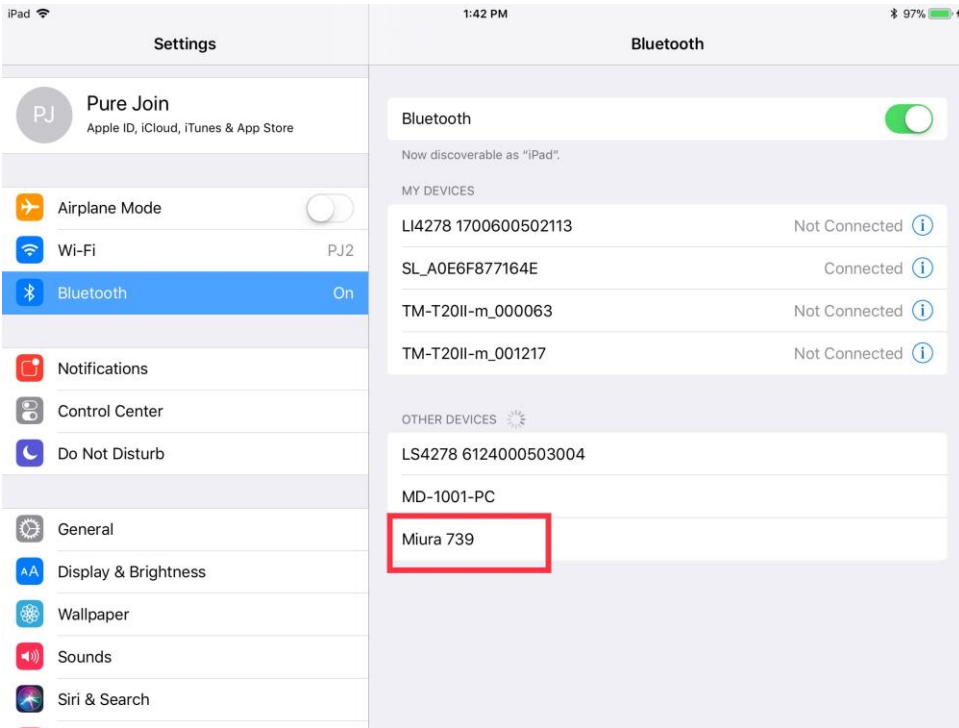

5. Once both **Ipad** and **Miura Card Machine** is ready to pair up, get on **Ipad** and touch the **Miura** on the **OTHER DEVICES**.