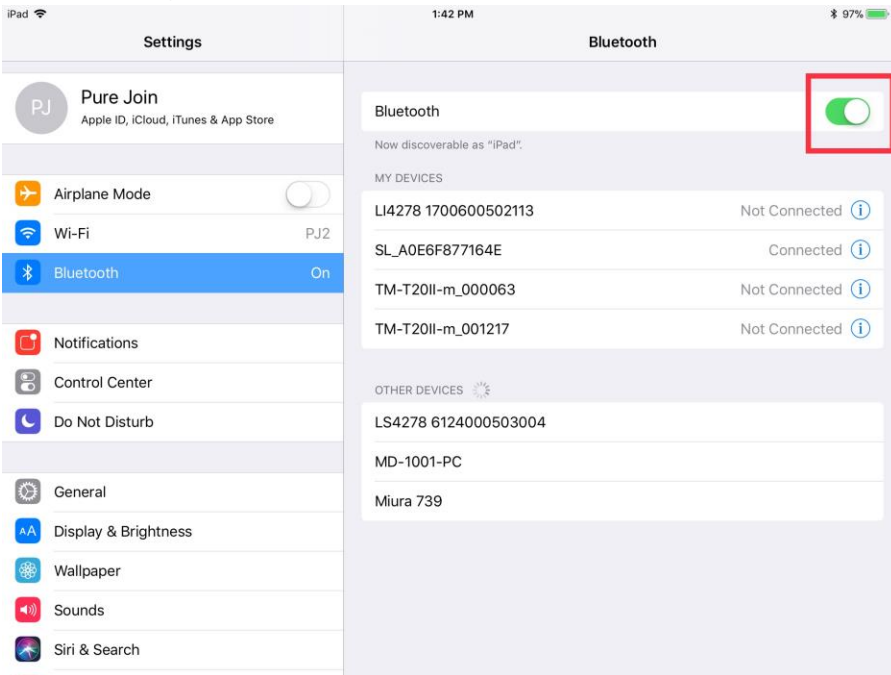

3. Once you get into the **Bluetooth**, press the little button on the top right side once, and it will turn green as you can see on the photo. It means the **ipad** it's ready to pair up.