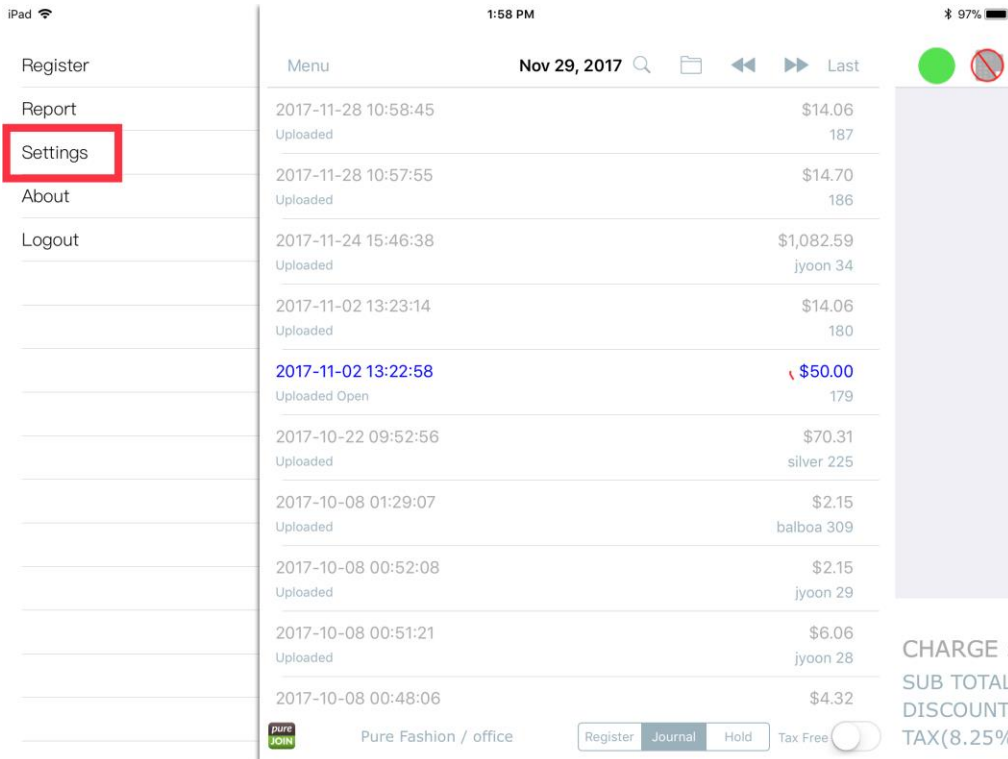

5. Once both **Ipad** and **Miura Card Machine** is ready to pair up, get on **Ipad** and touch the **Miura** on the **OTHER DEVICES**.

6. Once you done "5", you will see some numbers on both **Ipad** and **Miura Card Machine** that matches perfectly. Touch "**pair**", on **Ipad**, and push the green button that has a green check mark on the **Miura Card Machine**.

7. After done that, get on the **PureJOIN** on the **Ipad** and press on the **Menu** on top left side of the **Journal** display.

8. Then press the **Settings**.

9. After that, just punch in the **Terminal ID (TID)** and **KEY (TK)** that we will provide.

iPad 1:46 PM 97%

Menu **Store Settings** Save

**Store Information**

Customer Display Enabled  5.0 % IP Address (Wi-Fi) 192.168.17.100 Put the IP address into 'Register' tab on the 'IRD Manager' app.

Tax rate 8.25 % Tax Free