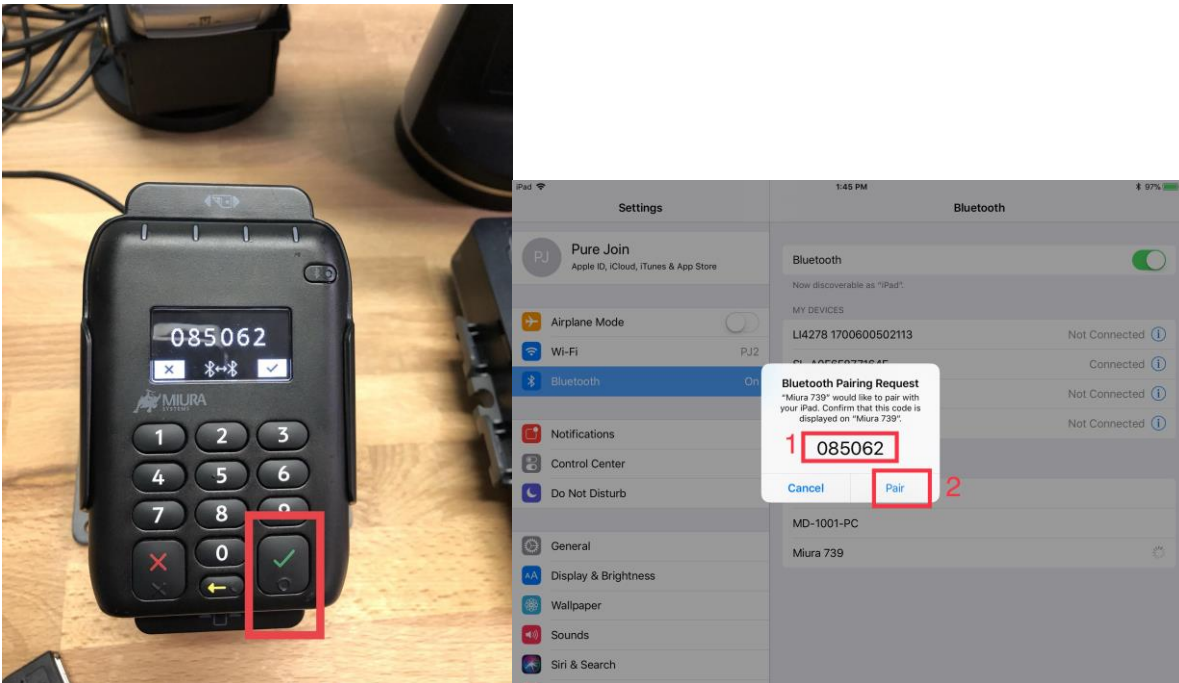

6. Once you done "5", you will see some numbers on both **Ipad** and **Miura Card Machine** that matches perfectly. Touch "**pair**", on **Ipad**, and push the green button that has a green check mark on the **Miura Card Machine**.