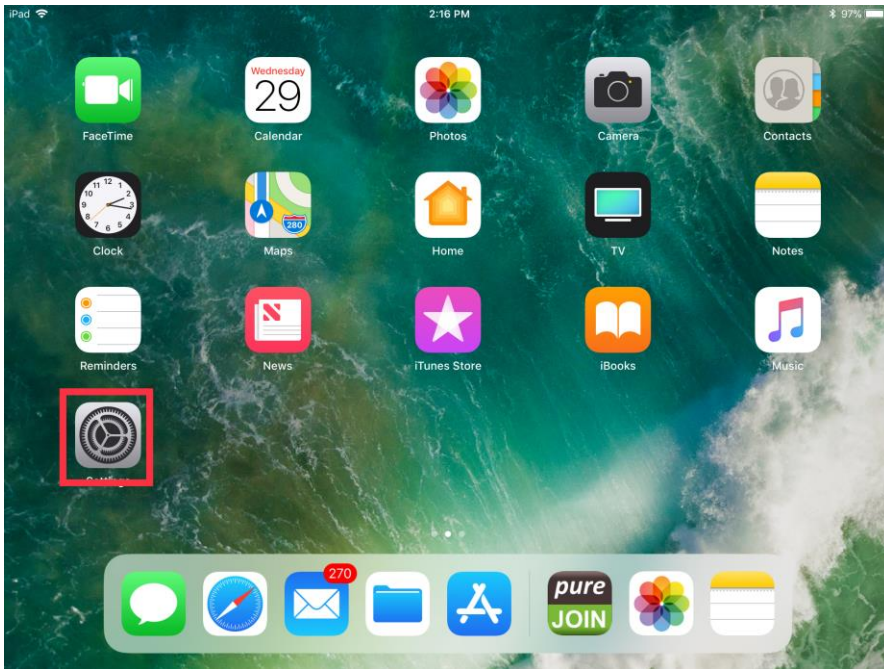

# Connecting the Miura card machine 20171129

## 1. Touch the **Settings** from the Ipad