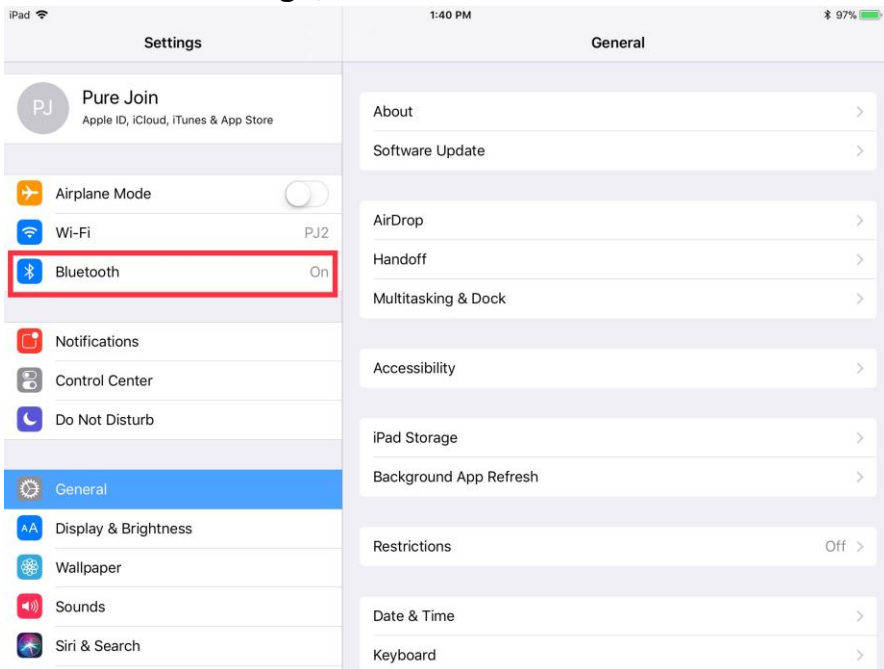

2. In the **Settings**, touch **Bluetooth**.