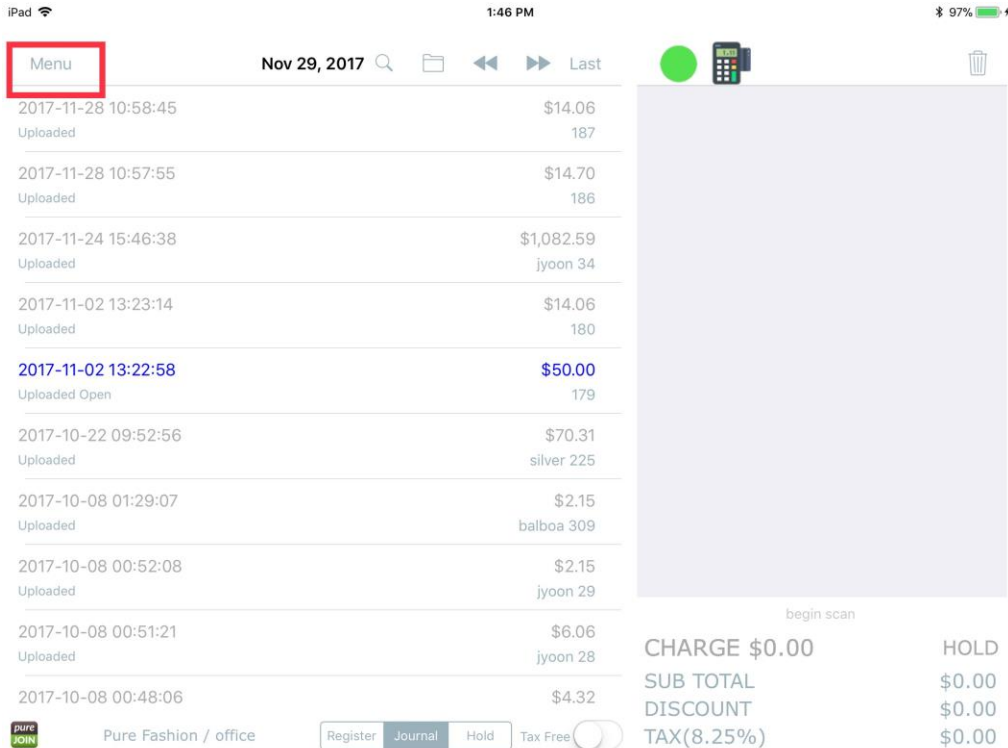

7. After done that, get on the **PureJOIN** on the **Ipad** and press on the **Menu** on top left side of the **Journal** display.